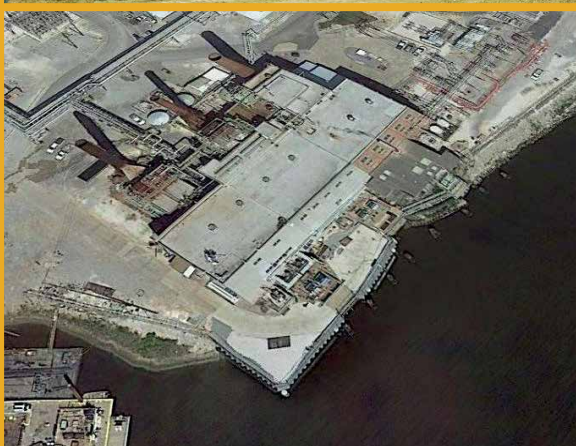

**INDUSTRIAL
MARINE
CONSTRUCTION**

www.gcseeservices.com

ABOUT US

M & C Oilfield Services, a local and family owned registered small business, has served the Gulf Coast for over 20 years specializing in quality marine, industrial and general construction. M & C Oilfield quickly built a solid reputation on exceptional work, dependable employees and a high standard for safety even earning the company a spot on SWLA's Top 50 Privately Held Companies for the past 5 years. M & C Oilfield offers a highly skilled staff, ensures safety is top priority and consistently maintains and upkeeps our equipment allowing us to perform pristine work on schedule.

D. DOCK FACILITY

- » M & C Oilfield Services holds a dock and yard location at mile marker 220 on the Intracoastal waterway. Access to a crew, crane and forklift are available upon notice.

SAFETY

- » ISNetworld Member (400-156052)
- » PICS Member
- » Veriforce Member
- » DUNS Member (847053951)
- » DISA Drug Screen Program (pre-employment, random, post accident, reasonable suspicion)
- » NCCCO Certified Crane Operators
- » TWIC Card Holders
- » Safety Council Card Holders (Site Specific If Necessary)
- » Supervisors First Aid/CPR Trained
- » Rigging Certified
- » OSHA 10 and OSHA 30